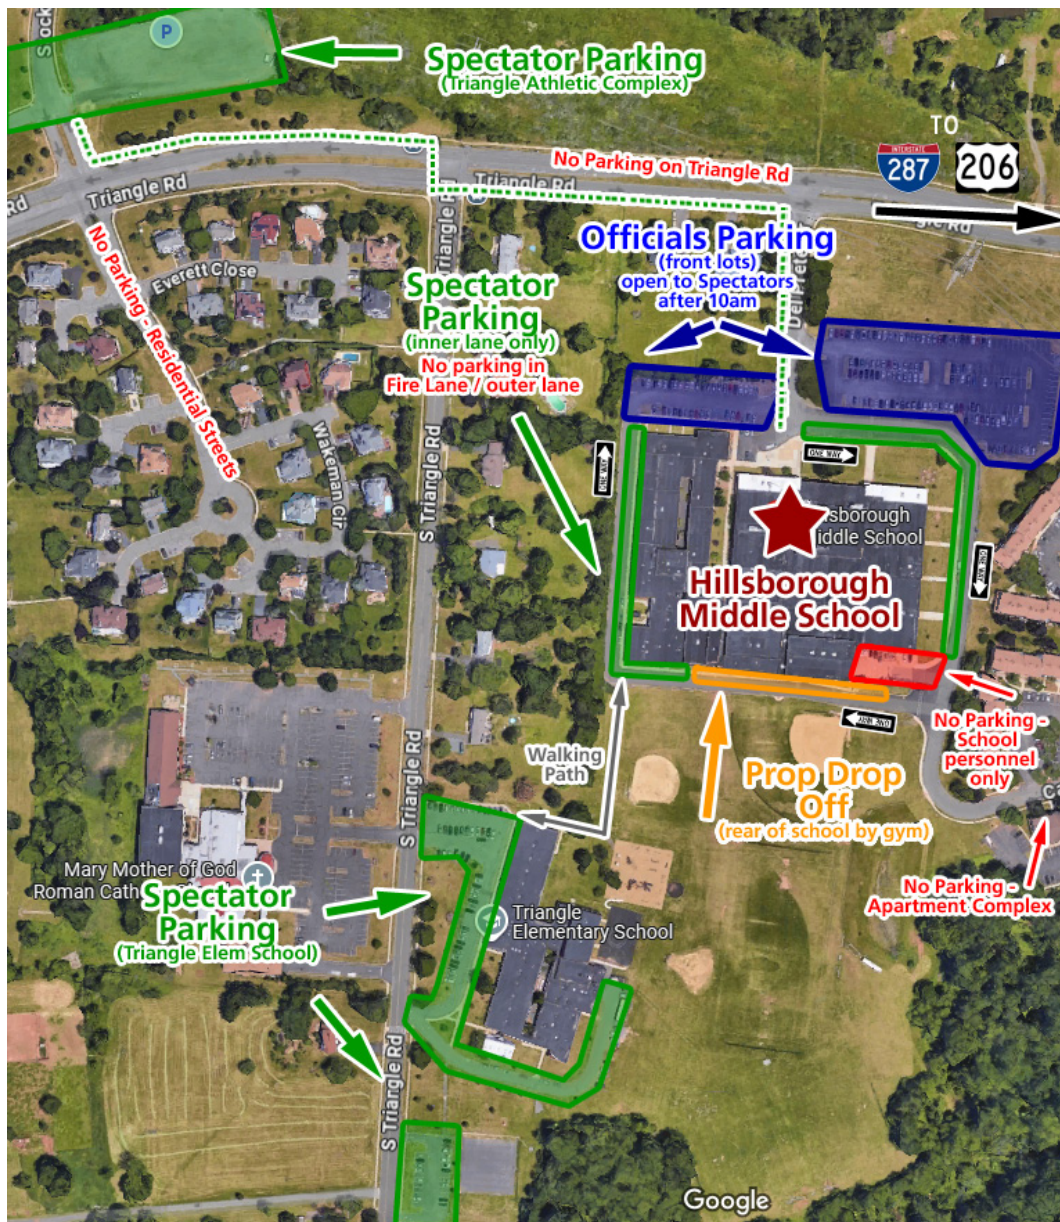

new jersey

ODYSSEY OF THE MIND

www.njootm.org

2026 Skylands Regional Tournament Parking Information Hillsborough Middle School

Officials Parking (Blue lots):

- Officials should park in the front lots at the school (blue lots)

Spectator Parking (Green lots):

- Spectators may only park in the BLUE Officials spaces after 10:00 am.
- Spectator parking is available all day at Triangle Athletic Complex and Triangle Elem School
- Spectators can also park along the **inner** perimeter of the side driveways of the school - **do not park in the outer / fire lanes**

Please do not park in the Prop Drop Off area along the back of the building, or in the area reserved for school personnel.

Bus/Truck Parking:

- Buses and trucks should park at the Triangle Athletic Complex on Stockton Rd.