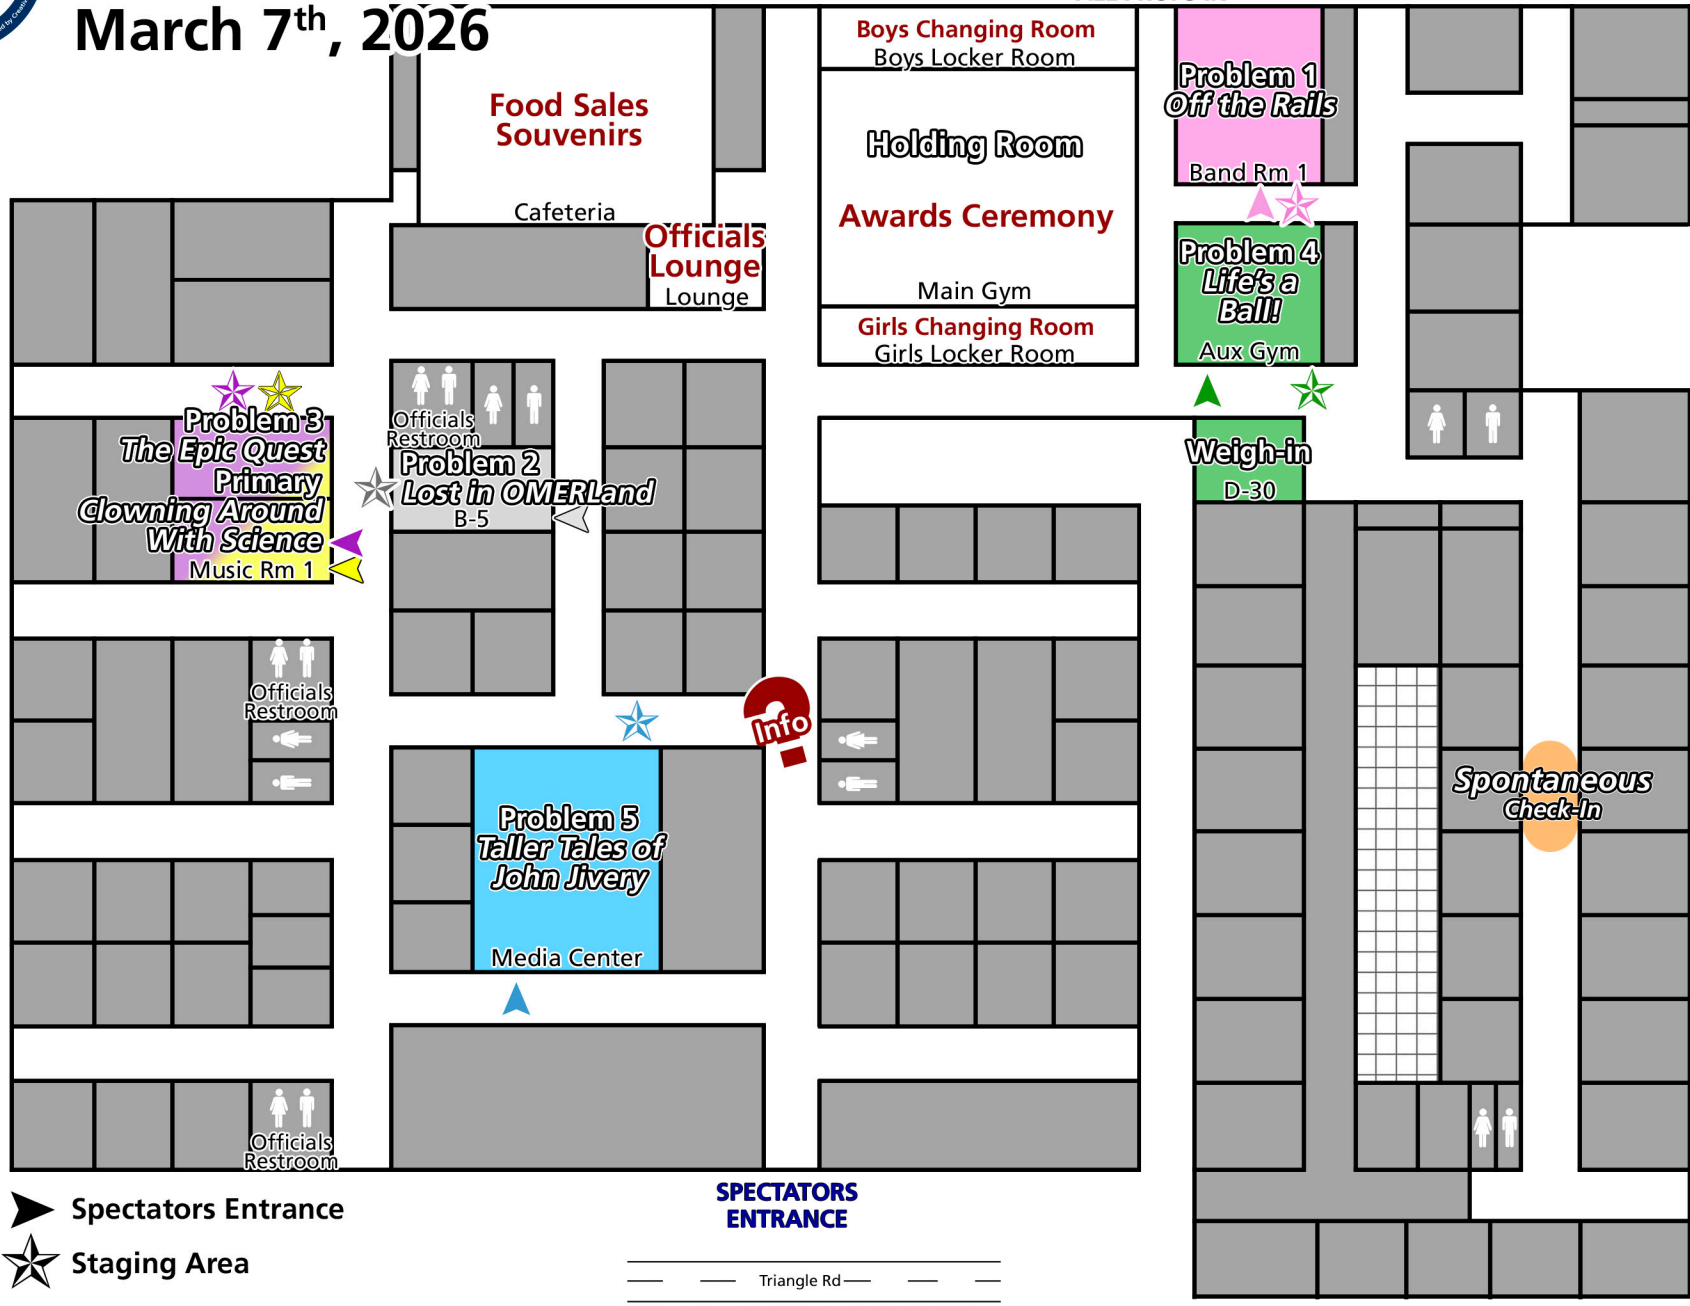

Hillsborough Middle School

2026 NJ OotM Skylands Regional

March 7th, 2026

ALL PROPS IN

- ▶ Spectators Entrance
- ★ Staging Area

— — Triangle Rd — —