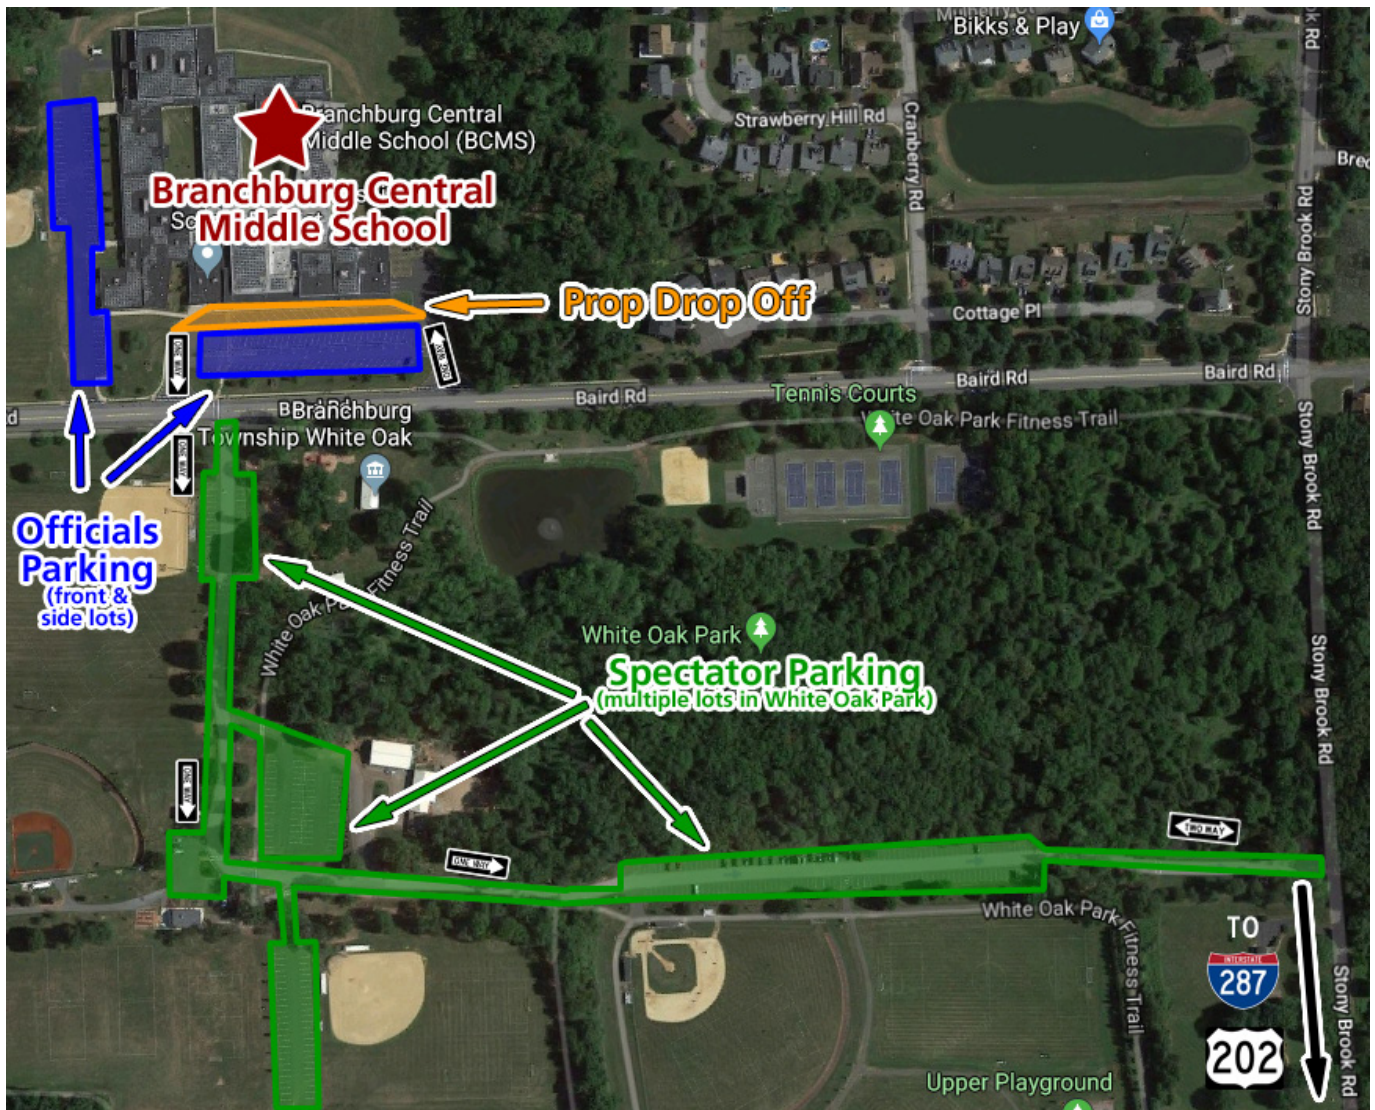

From NJ Turnpike via I-287:

- Take the NJ Turnpike to Exit 10
- Take Exit 14B and merge onto US-22 W towards CLINTON
- Go approx 3 miles and exit onto US-202 SOUTH/US-206 SOUTH towards FLEMINGTON/PRINCETON
- Travel approx 5 miles then turn RIGHT onto OLD YORK RD
- Go approx 1/2 mile and turn RIGHT onto STONY BROOK RD
- Go approx 1/2 mile and turn LEFT onto BAIRD RD
- After approx 1/4 mile, Branchburg Central Mid Sch will be on your RIGHT

Branchburg Central Middle School
220 Baird Rd.
Branchburg, NJ 08876

new jersey

ODYSSEY OF THE MIND

www.njootm.org

2023 Skylands Regional Tournament Parking Information Branchburg Central Middle School

Officials Parking:

- Officials should park in the BLUE lots on the map:
 - Front lot in between road and drop off zone
 - Side lot (separate entrance off of Baird Rd)

Spectator Parking:

- Spectators may only park in the BLUE Officials spaces after 11:00 am.
- Spectator parking is available all day in the GREEN lots at White Oak Park (across the street)
- White Oak Park features 5 lots with parking
- White Oak Park is only one-way travel as marked

Please do not park in the spots reserved for Prop Drop Off along the front of the building.

Bus/Truck Parking:

- Buses and trucks should park in the last lot in White Oak Park