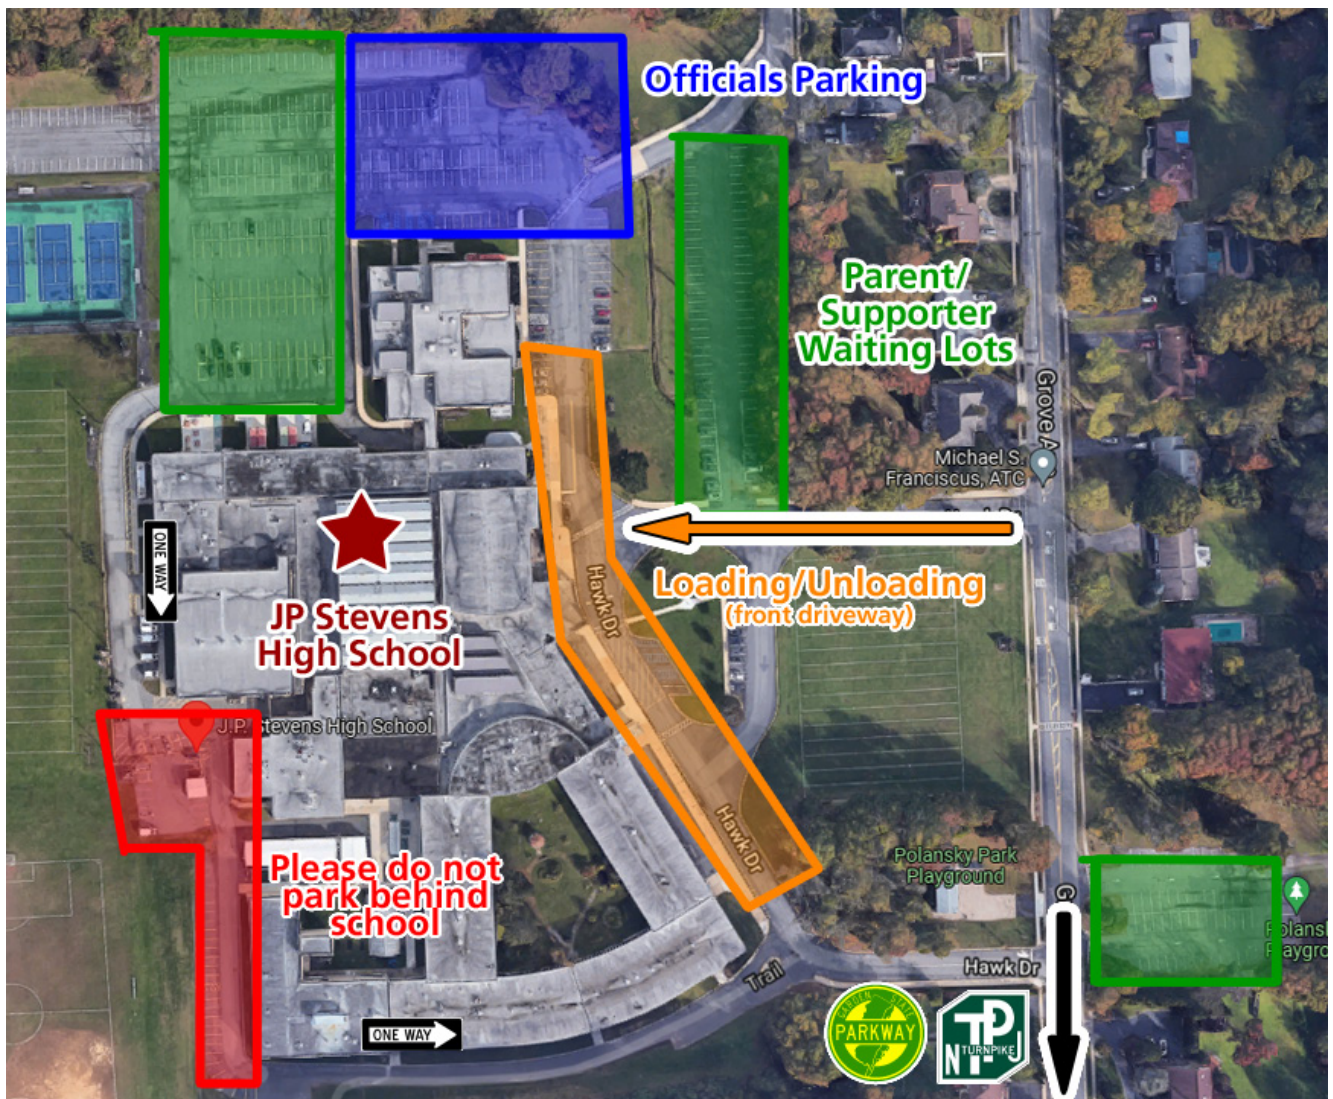

From I-287:

- Take the exit for US Rt 1 NORTH
- Take the turn for PARSONAGE RD at Menlo Park Mall
- Follow PARSONAGE RD for 1.1 miles through the light at NJ-Rt 27 / Lincoln Highway
- Parsonage Rd turns into JAMES ST
- Take JAMES ST to the end (T-intersection) and turn RIGHT at the light onto GROVE AVE
- Follow GROVE AVE through one light
- After the light, JP Stevens will be on your LEFT in approximately 1/2 mile

JP Stevens High School
855 Grove Ave
Edison, NJ 08220

new jersey

ODYSSEY OF THE MIND

www.njootm.org

2022 Gateway Regional Tournament Parking Information JP Stevens High School

Officials Parking:

- Officials should park in the BLUE lot on the map - in the large side lot

Parent/Supporter Waiting Lots:

- Parents/Supporters should park to wait in the GREEN lots to await their teams' finishing up - in the front of the school, on the side of the school, and across the street at the park.

Props Loading/Unloading:

- Props loading & unloading will happen along the front of the school, in the front driveway

Please do not park in the spots behind the school, those are reserved for school staff.