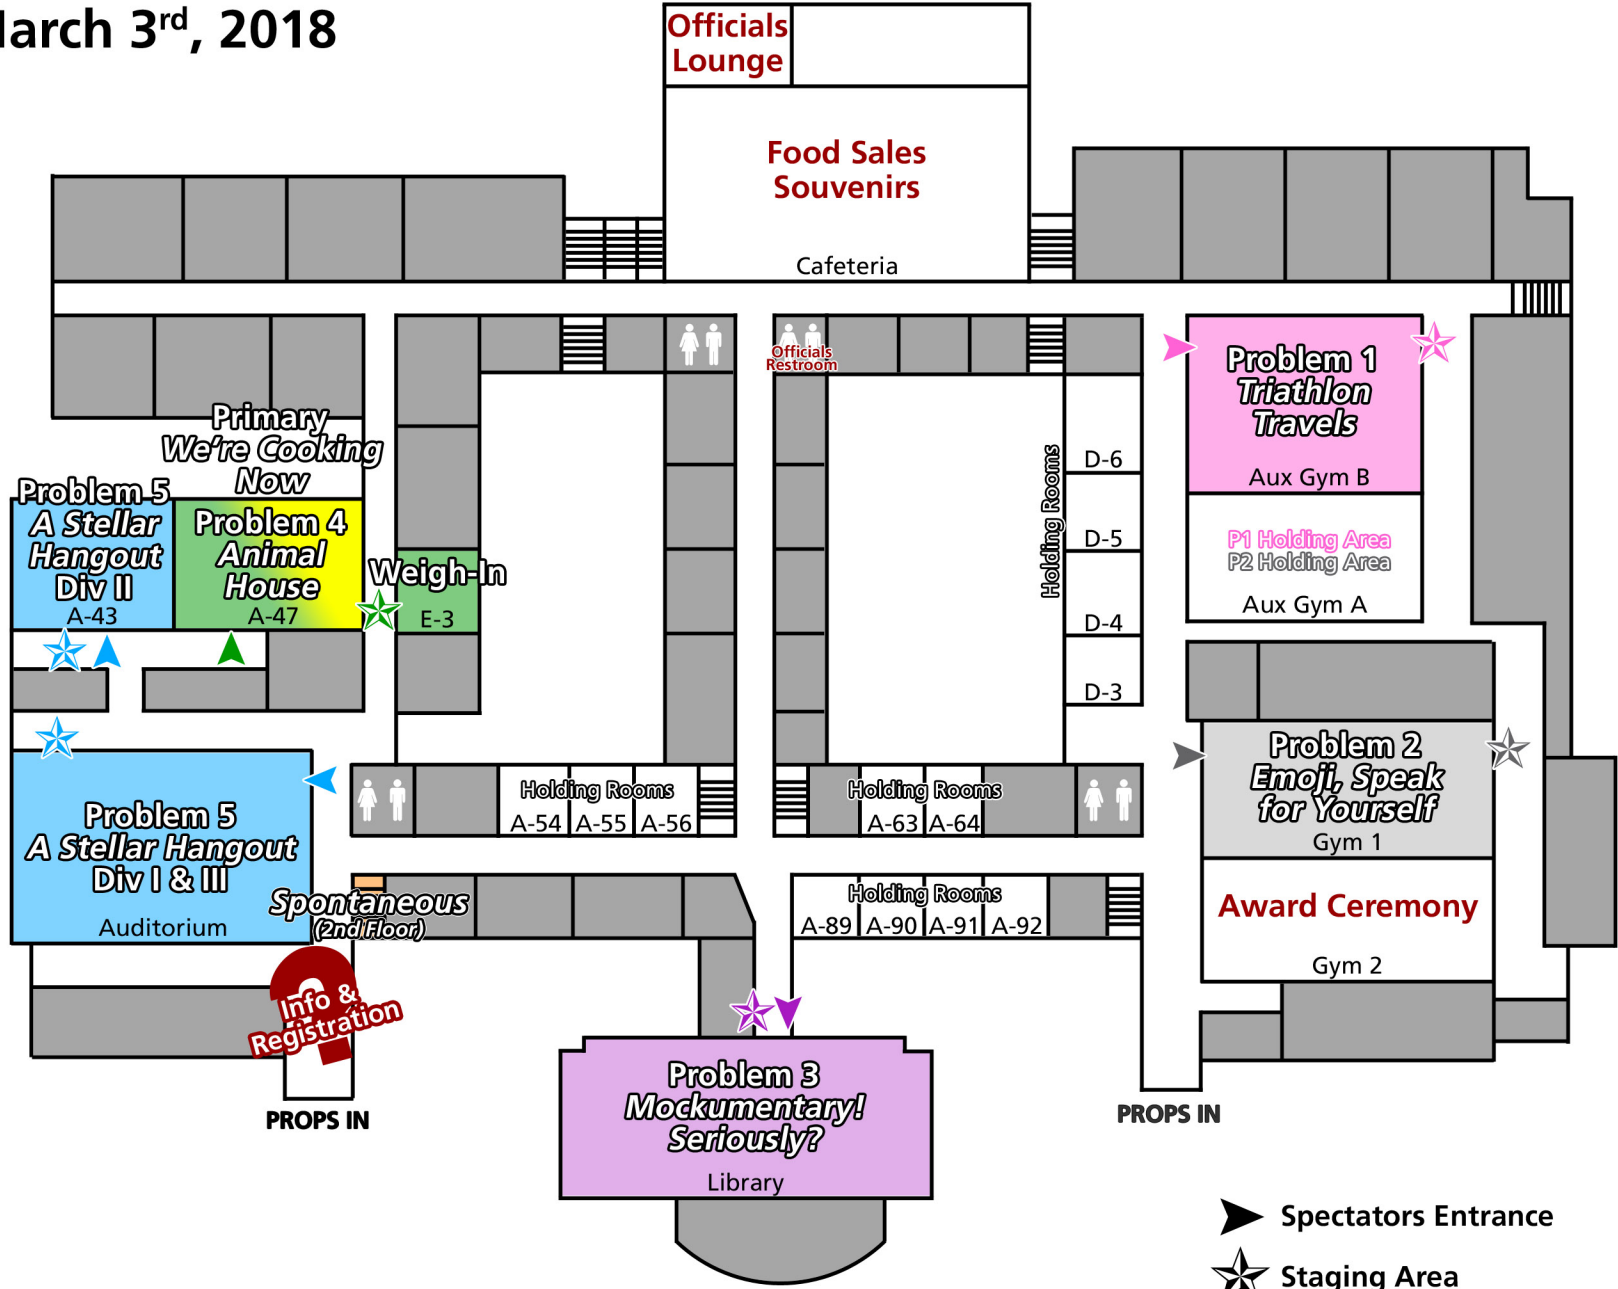

Sayreville War Memorial High School

2018 NJ OotM Gateway Regional

March 3rd, 2018

Washington Rd

- ▶ Spectators Entrance
- ★ Staging Area