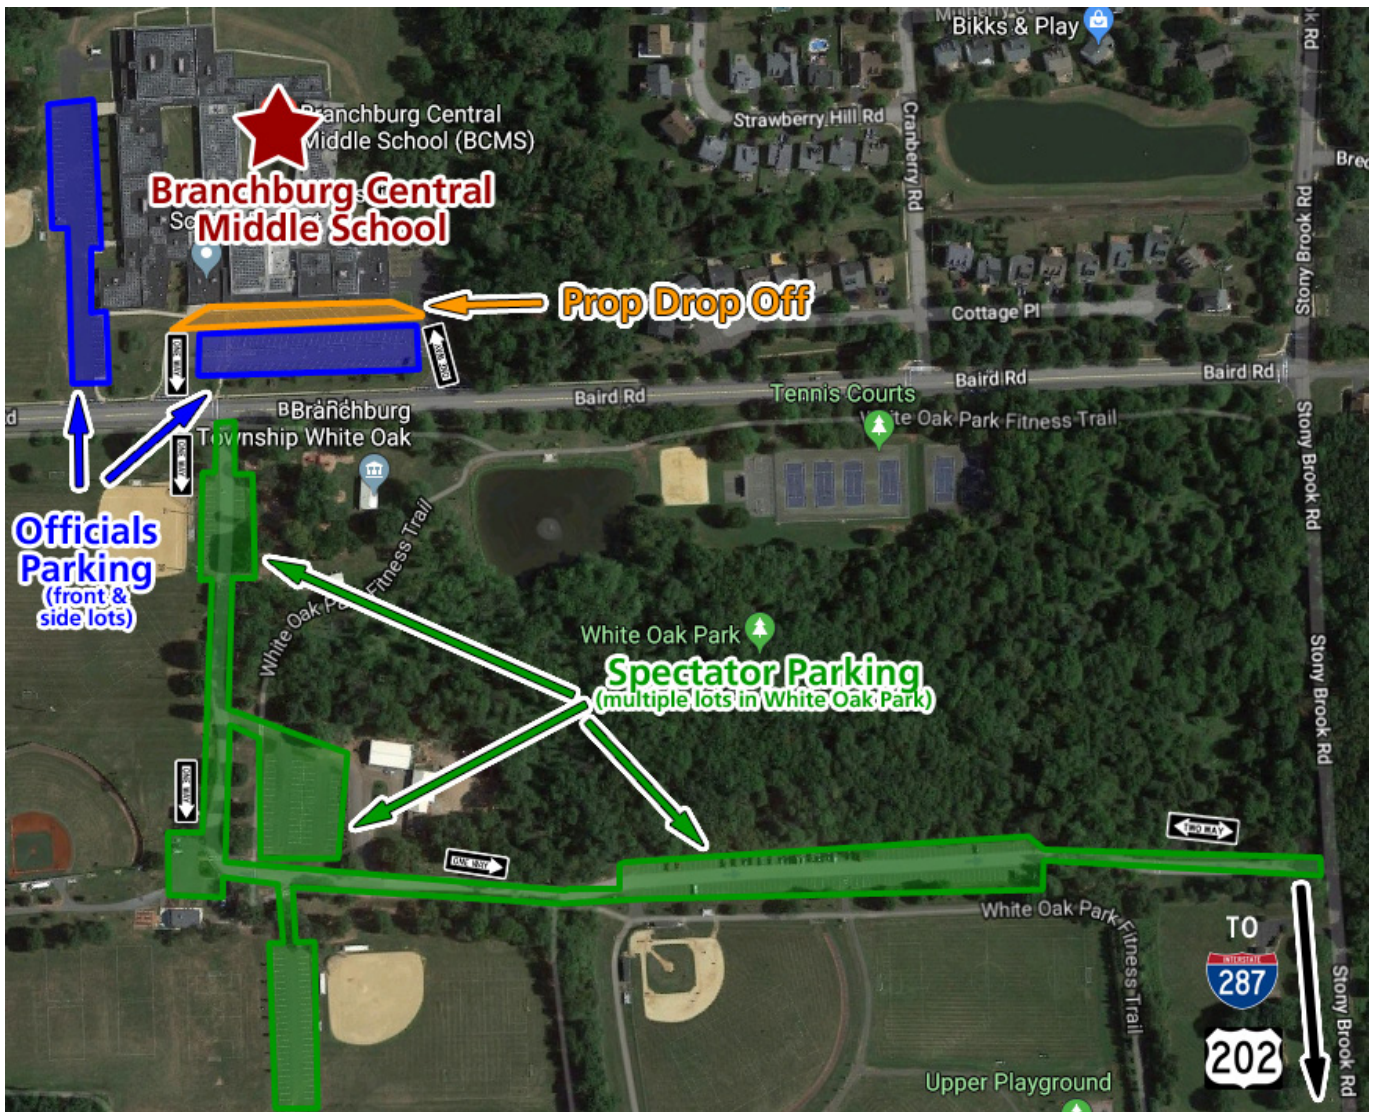

From NJ Turnpike via I-287:

- Take the NJ Turnpike to Exit 10
- Take Exit 14B and merge onto US-22 W towards CLINTON
- Go approx 3 miles and exit onto US-202 SOUTH/US-206 SOUTH towards FLEMINGTON/PRINCETON
- Travel approx 5 miles then turn RIGHT onto OLD YORK RD
- Go approx 1/2 mile and turn RIGHT onto STONY BROOK RD
- Go approx 1/2 mile and turn LEFT onto BAIRD RD
- After approx 1/4 mile, Branchburg Central Mid Sch will be on your RIGHT

Branchburg Central Middle School
220 Baird Rd.
Branchburg, NJ 08876

new jersey

ODYSSEY OF THE MIND

www.njootm.org

2018 Skylands Regional Tournament Parking Information Branchburg Central Middle School

Officials Parking:

- Officials should park in the BLUE lots on the map:
 - Front lot in between road and drop off zone
 - Side lot (separate entrance off of Baird Rd)

Spectator Parking:

- Spectators may only park in the BLUE Officials spaces after 11:00 am.
- Spectator parking is available all day in the GREEN lots at White Oak Park (across the street)
- White Oak Park features 5 lots with parking
- White Oak Park is only one-way travel as marked

Please do not park in the spots reserved for Prop Drop Off along the front of the building.

Bus/Truck Parking:

- Buses and trucks should park in the last lot in White Oak Park