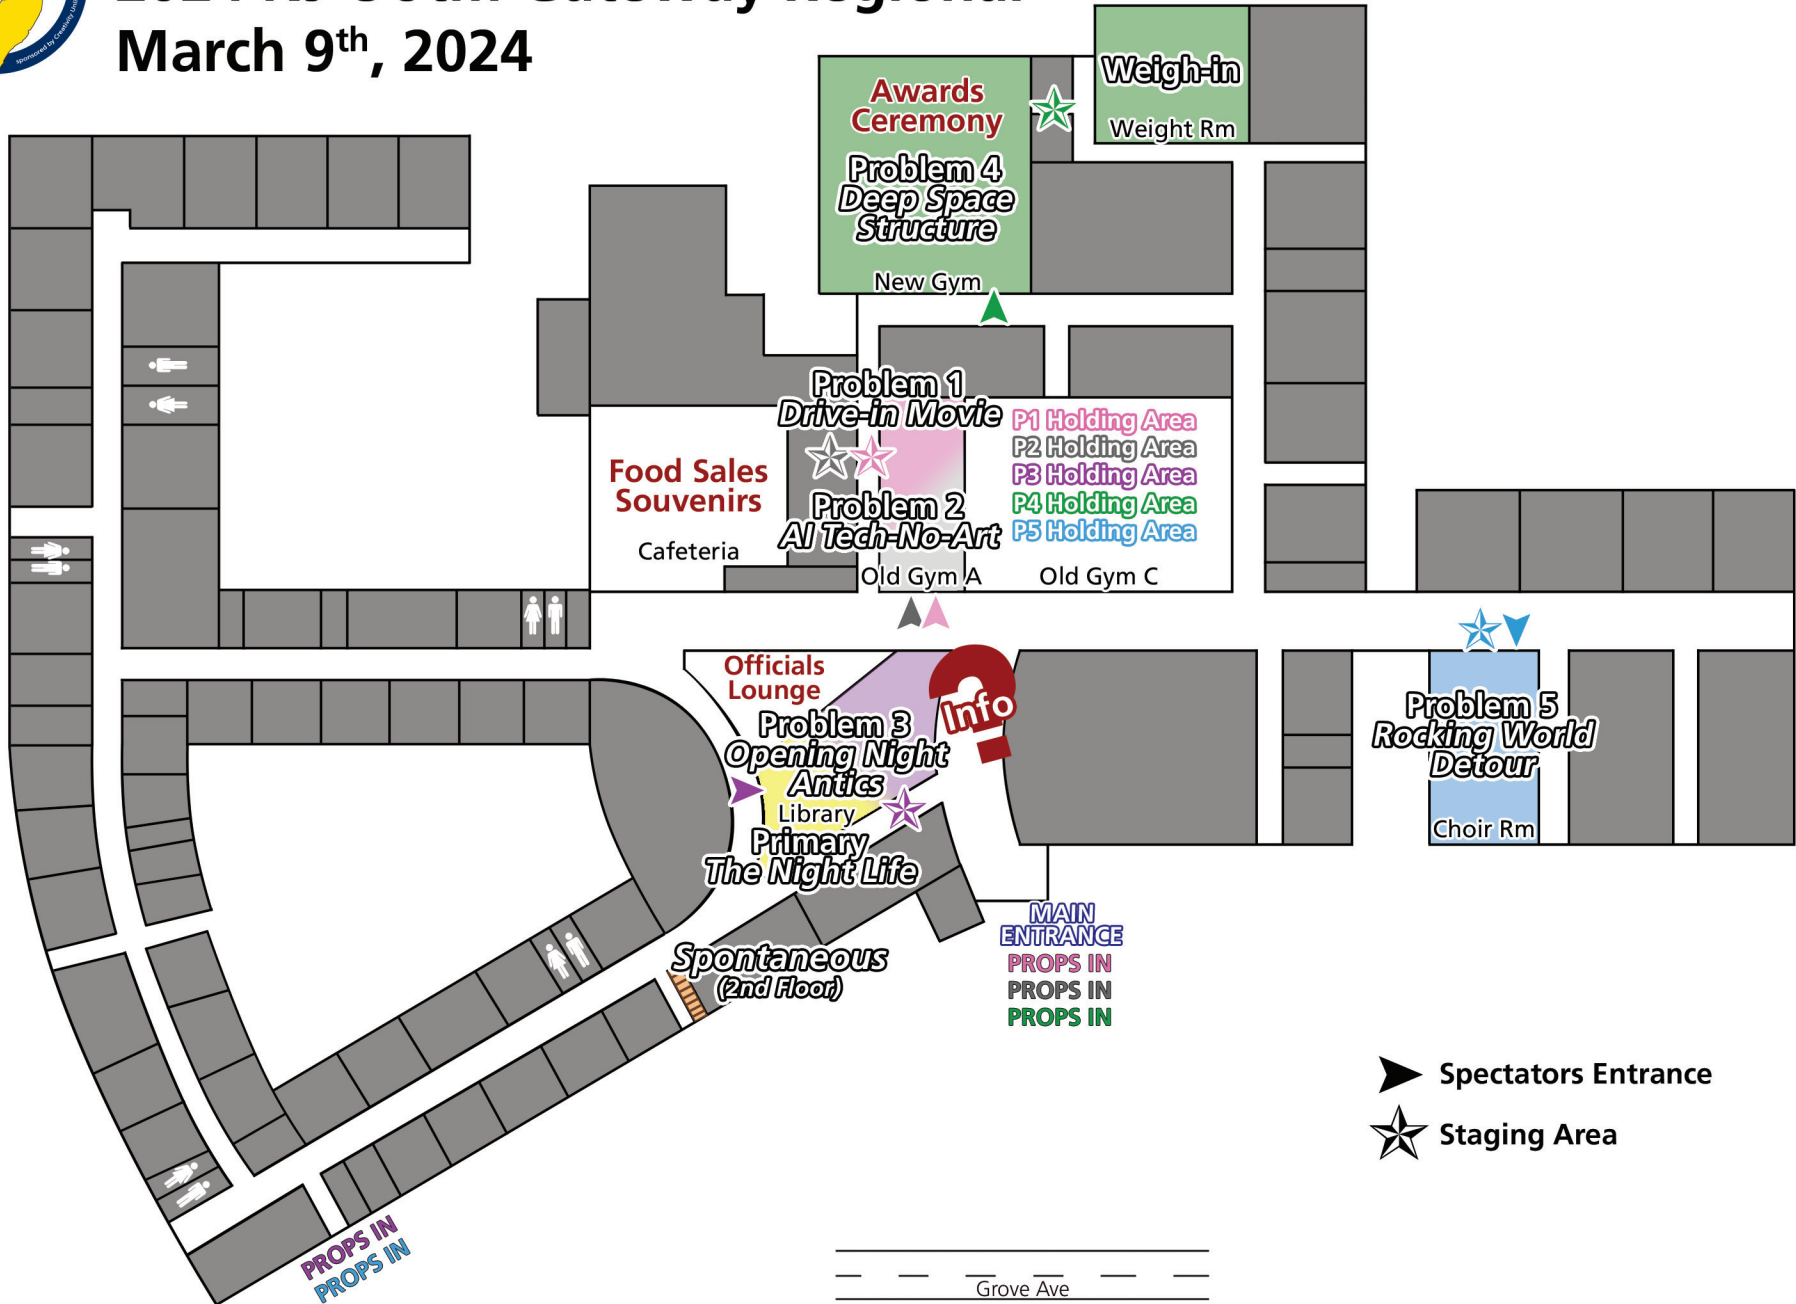

J.P. Stevens High School

2024 NJ OotM Gateway Regional

March 9th, 2024

-  Spectators Entrance
-  Staging Area