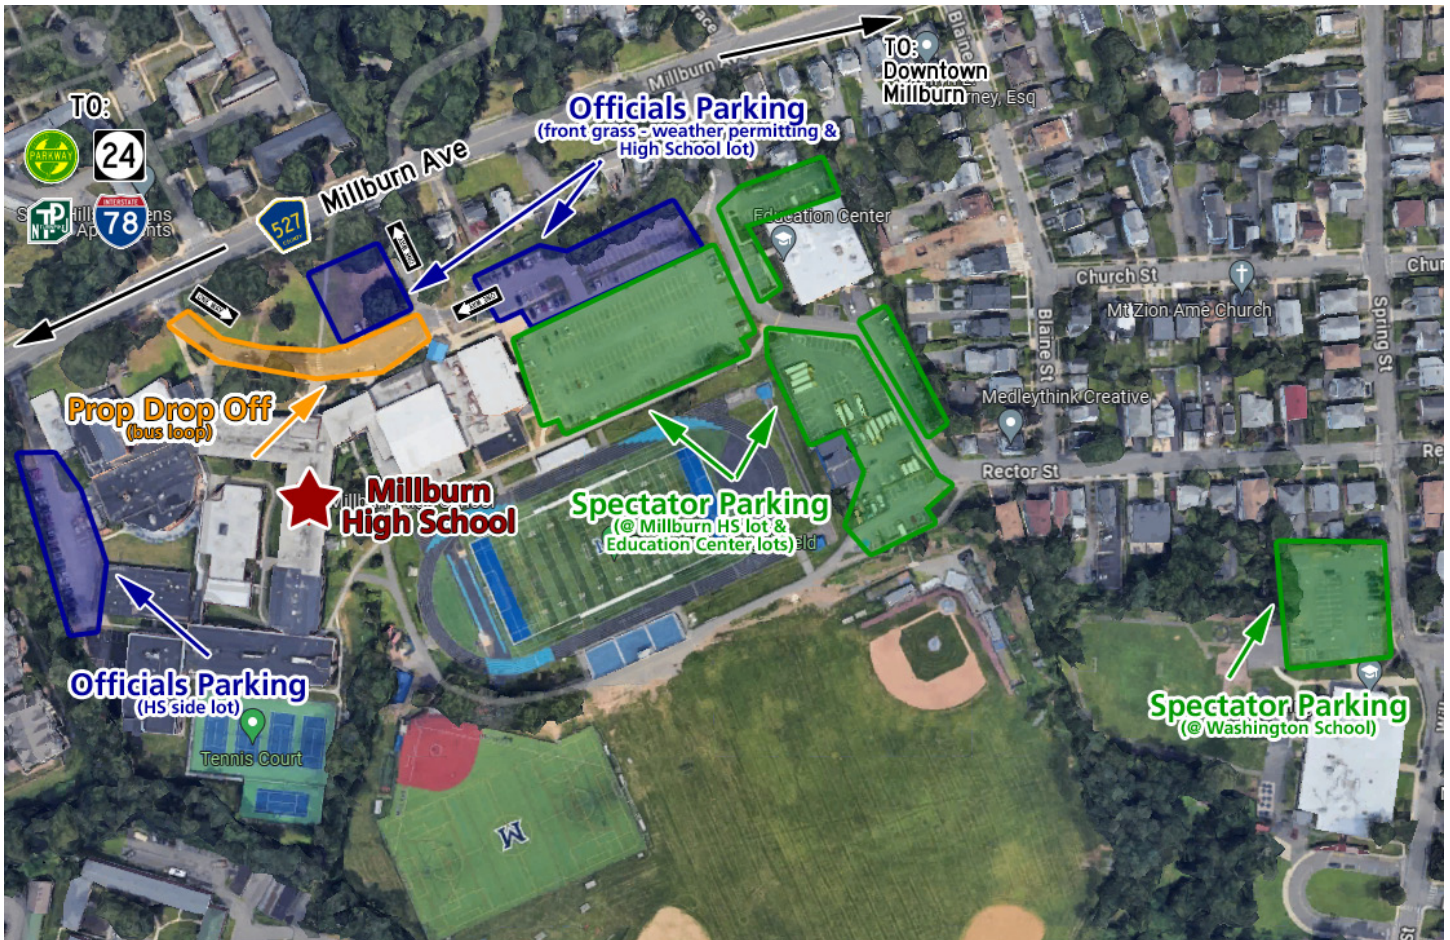

#### Officials Parking (Blue):

- High School side lot & main lot
- Grass area in front of school (weather permitting)

#### Spectator Parking (Green):

- High School main lot
- Education Center lots
- Washington School lot

#### Prop Drop off (Orange):

- Bus loop in front of High School
- Enter for Holding areas by Gymnasiums (P1, P2, P3, P4, Primary) or Auditorium (P5)

#### Bus/Truck Parking:

- Buses and trucks may park at Glenwood School - 325 Taylor Rd. S, Short Hills, NJ (approximately 5 min drive)