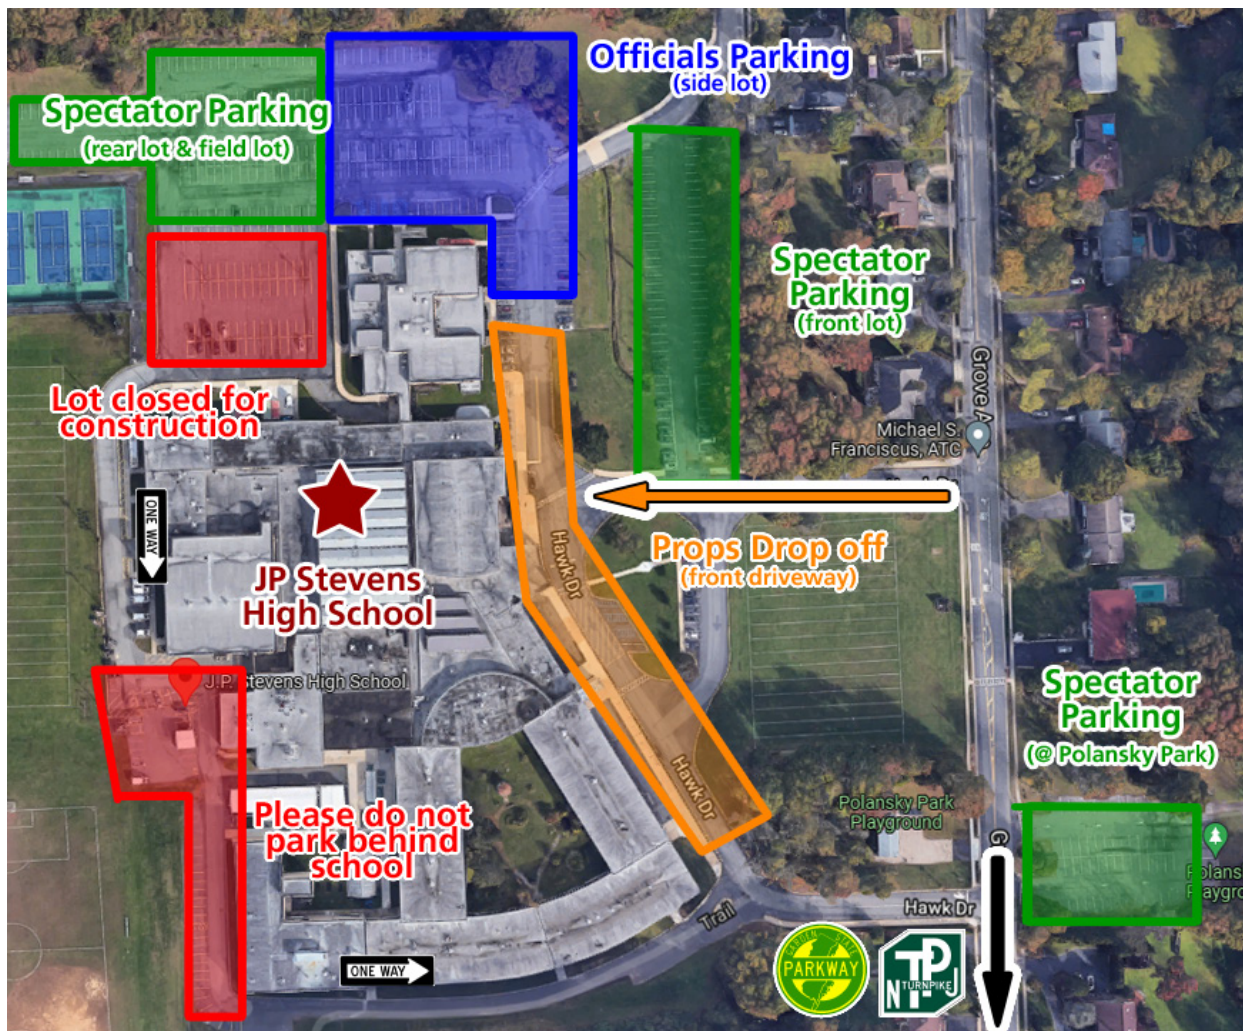

new jersey

ODYSSEY OF THE MIND

www.njootm.org

2024 Gateway Regional Tournament Parking Information

J.P. Stevens High School

855 Grove Ave. | Edison, NJ

Officials Parking (blue):

- Officials should park in the BLUE lot on the map - in the large side lot

Spectator Parking (green):

- Front parking lot
- Rear & field lots
- Plansky Park across the street

Props Loading/Unloading (orange):

- Props loading & unloading will happen along the front of the school, in the front driveway

Please do not park in the spots behind the school, those are reserved for school staff.

Bus/Truck Parking:

- Buses and trucks may park in the large lot on the side of the school, against the tennis courts / sports fields